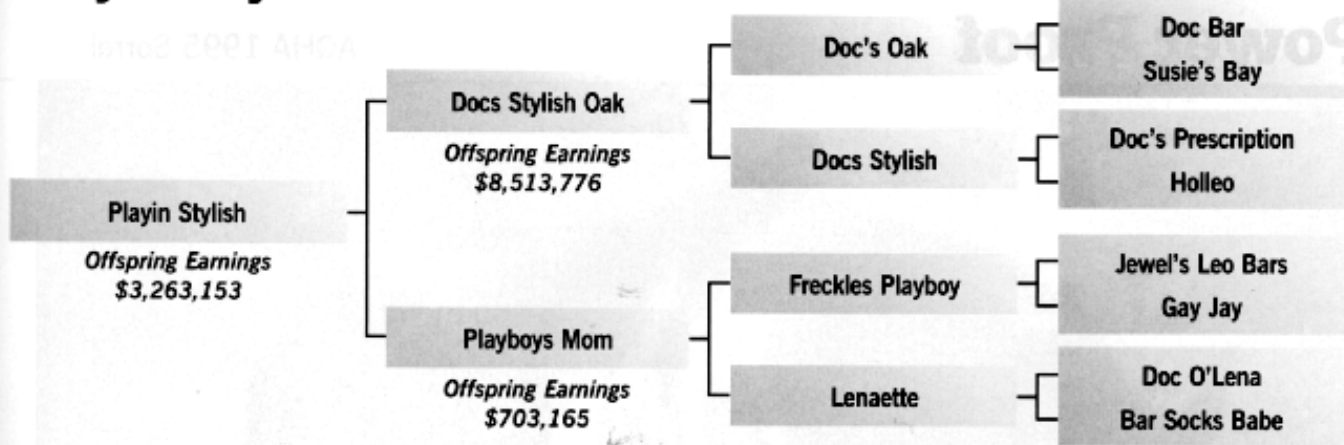

Playin Stylish AQHA 1995-2007 Sorrel

Profile

NCHA Horse of the Year in 1999, winning the NCHA Super Stakes, Playin Stylish was the 1999 Equi-Stat #1 four-year-old cutting money earner, earning \$119,550. Sire of the 2010 NRCHA Open Futurity Champion and a leading sire since his first crop began showing. An all-time leading cutting sire with his fifth crop, Playin Stylish, now deceased, remains available through frozen semen.