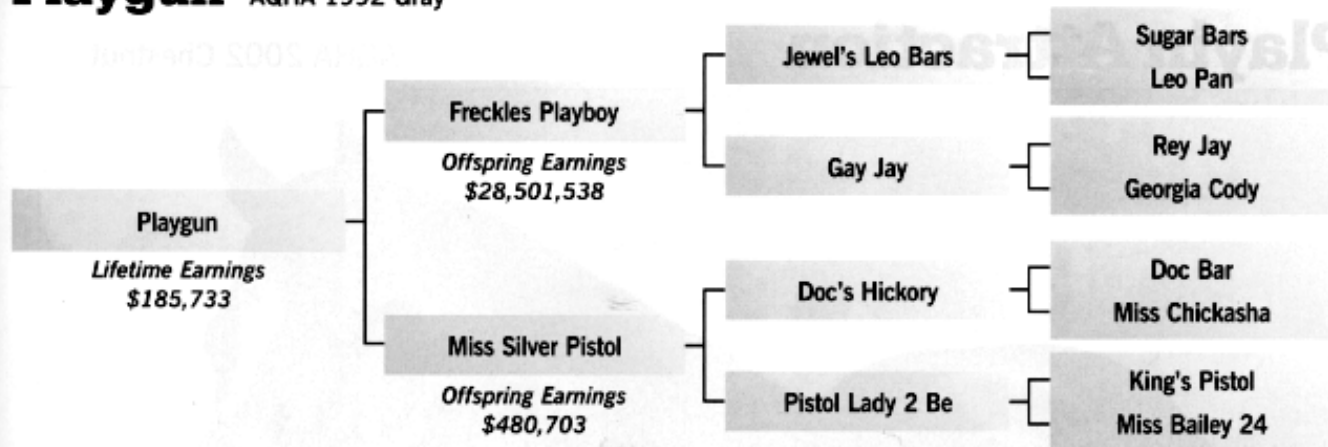

# Playgun AQHA 1992 Gray

## Top Offspring

Mr Beamon	\$315,411
Peppy Plays For Cash	\$304,713
Prf Playguns Pep	\$281,883
Straightshot Playgun	\$252,455
Playin Tag	\$235,819
Play Miss	\$181,335
Pg Dry Fire	\$136,154
Playguns Desire	\$124,902
Playguns Star	\$117,717
Pg Special Edition	\$110,624